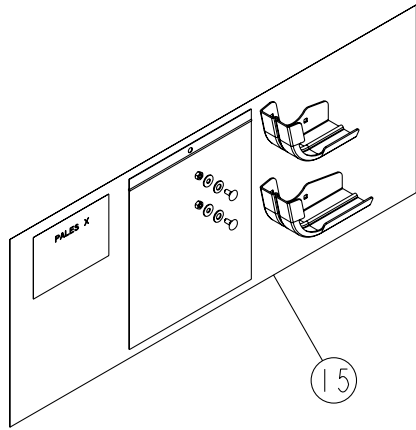

REP	CODE	DÉSIGNATION
15	210200	Kit jeu pales trib 3d 12-28 as
16	210210	Kit jeu pales trib 3d 24-36 as
17	210220	Kit jeu pales trib 3d 32-44 as
18	911046	Kit pale tribord 3d t12 as
19	911047	Kit pale tribord 3d t28 as
20	911048	Kit pale tribord 3d t24 as
21	911049	Kit pale tribord 3d t36 as
22	911050	Kit pale tribord 3d t32 as
23	911051	Kit pale tribord 3d t44 as

E2-00
(Bis)