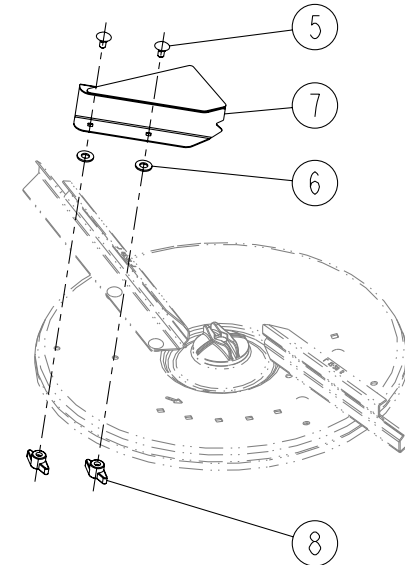

REP	CODE	DÉSIGNATION
1	916302	Plateau g dpx ad so
2	911039	Clavette plateaux bd as
3	911040	Molette serrage plateaux bd as
4	916303	Plateau d dpx ad so
5	558916	Vis trcc 8x16 inox a2 70
6	573810	Rondelle m10 n inox a2 70
7	916330	Pale ecobord d ad so
8	911000	Poignee a oreille h8 inox as
9	210100	Kit jeu de pales 12-28 as
10	210150	Kit jeu de pales 12-28 hr as
11	210110	Kit jeu de pales 24-36 as
12	210160	Kit jeu de pales 24-36 hr as
13	210120	Kit jeu de pales 32-44 as
14	210170	Kit jeu de pales 32-44 hr as

E2-00