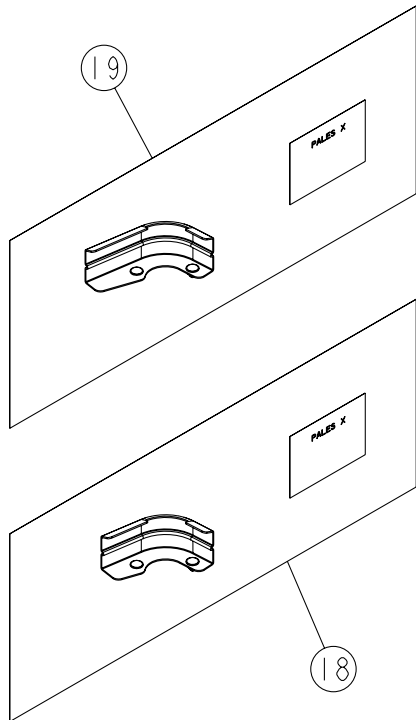

REP	CODE	DÉSIGNATION
15	210200	Kit jeu pales trib 3d 12-28 as
16	210210	Kit jeu pales trib 3d 24-36 as
17	210220	Kit jeu pales trib 3d 32-44 as
18	911046	Kit pale tribord 3d t12 as
19	911047	Kit pale tribord 3d t28 as
20	911048	Kit pale tribord 3d t24 as
21	911049	Kit pale tribord 3d t36 as
22	911050	Kit pale tribord 3d t32 as
23	911051	Kit pale tribord 3d t44 as

E2-00
(Bis)