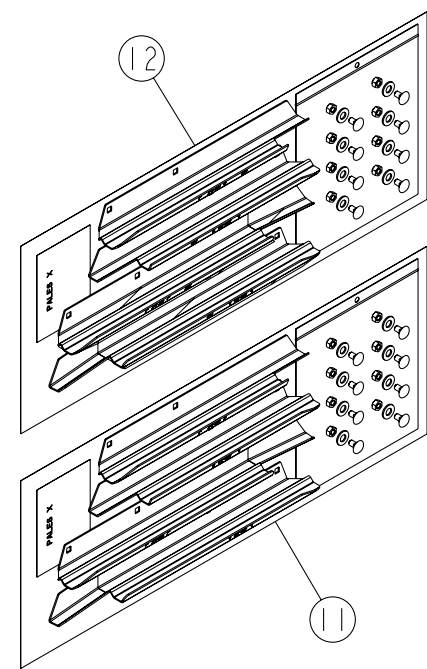

REP	CODE	DÉSIGNATION
1	916302	Plateau g dpx ad so
2	911039	Clavette plateaux bd as
3	911040	Molette serrage plateaux bd as
4	916303	Plateau d dpx ad so
5	558916	Vis trcc 8x16 inox a2 70
6	573810	Rondelle m10 n inox a2 70
7	916330	Pale ecobord d ad so
8	911000	Poignee a oreille h8 inox as
9	210100	Kit jeu de pales 12-28 as
10	210150	Kit jeu de pales 12-28 hr as
11	210110	Kit jeu de pales 24-36 as
12	210160	Kit jeu de pales 24-36 hr as
13	210120	Kit jeu de pales 32-44 as
14	210170	Kit jeu de pales 32-44 hr as

E2-00