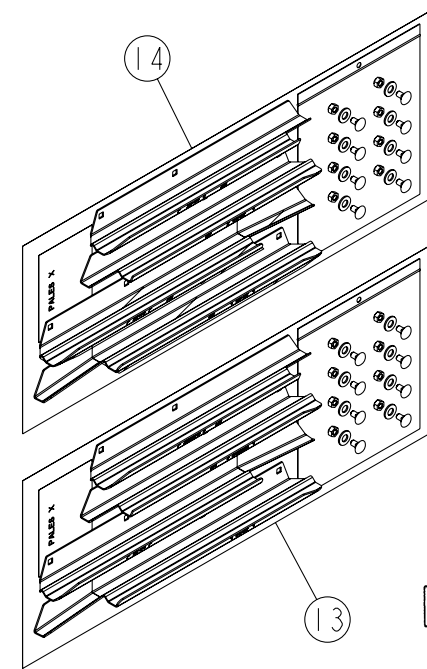

REP	CODE	DÉSIGNATION
1	916302	Plateau g dpx ad so
2	911039	Clavette plateaux bd as
3	911040	Molette serrage plateaux bd as
4	916303	Plateau d dpx ad so
5	558916	Vis trcc 8x16 inox a2 70
6	573810	Rondelle m10 n inox a2 70
7	916330	Pale ecobord d ad so
8	911000	Poignee a oreille h8 inox as
9	210100	Kit jeu de pales 12-28 as
10	210150	Kit jeu de pales 12-28 hr as
11	210110	Kit jeu de pales 24-36 as
12	210160	Kit jeu de pales 24-36 hr as
13	210120	Kit jeu de pales 32-44 as
14	210170	Kit jeu de pales 32-44 hr as

E2-00