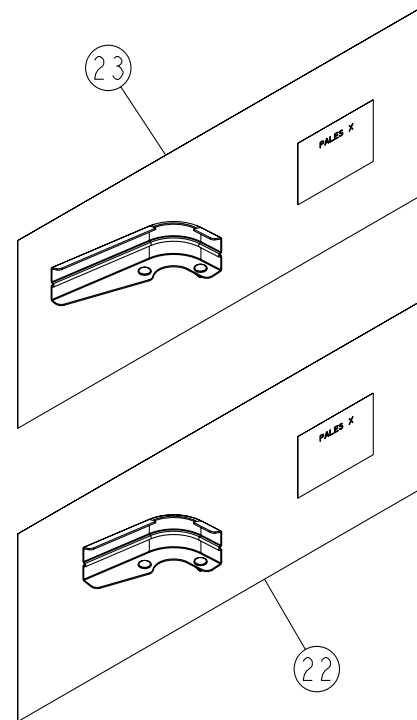

REP	CODE	DÉSIGNATION
15	210200	Kit jeu pales trib 3d 12-28 as
16	210210	Kit jeu pales trib 3d 24-36 as
17	210220	Kit jeu pales trib 3d 32-44 as
18	911046	Kit pale tribord 3d t12 as
19	911047	Kit pale tribord 3d t28 as
20	911048	Kit pale tribord 3d t24 as
21	911049	Kit pale tribord 3d t36 as
22	911050	Kit pale tribord 3d t32 as
23	911051	Kit pale tribord 3d t44 as

E2-00
(Bis)