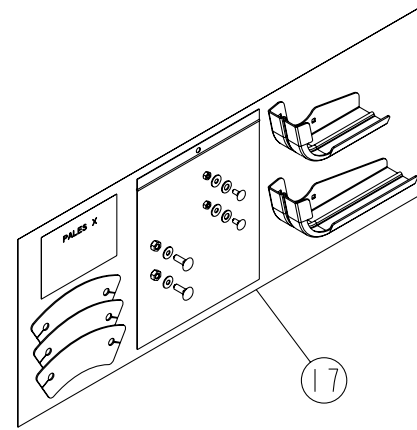

REP	CODE	DÉSIGNATION
15	210200	Kit jeu pales trib 3d 12-28 as
16	210210	Kit jeu pales trib 3d 24-36 as
17	210220	Kit jeu pales trib 3d 32-44 as
18	911046	Kit pale tribord 3d t12 as
19	911047	Kit pale tribord 3d t28 as
20	911048	Kit pale tribord 3d t24 as
21	911049	Kit pale tribord 3d t36 as
22	911050	Kit pale tribord 3d t32 as
23	911051	Kit pale tribord 3d t44 as

E2-00
(Bis)