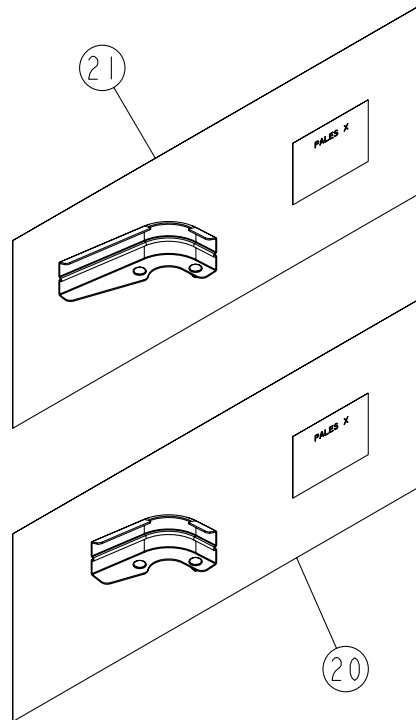

REP	CODE	DÉSIGNATION
15	210200	Kit jeu pales trib 3d 12-28 as
16	210210	Kit jeu pales trib 3d 24-36 as
17	210220	Kit jeu pales trib 3d 32-44 as
18	911046	Kit pale tribord 3d t12 as
19	911047	Kit pale tribord 3d t28 as
20	911048	Kit pale tribord 3d t24 as
21	911049	Kit pale tribord 3d t36 as
22	911050	Kit pale tribord 3d t32 as
23	911051	Kit pale tribord 3d t44 as

E2-00
(Bis)