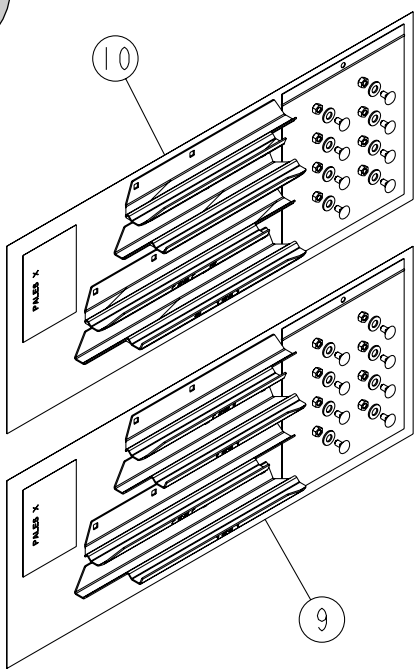

REP	CODE	DÉSIGNATION
1	916302	Plateau g dpx ad so
2	911039	Clavette plateaux bd as
3	911040	Molette serrage plateaux bd as
4	916303	Plateau d dpx ad so
5	558916	Vis trcc 8x16 inox a2 70
6	573810	Rondelle m10 n inox a2 70
7	916330	Pale ecobord d ad so
8	911000	Poignee a oreille h8 inox as
9	210100	Kit jeu de pales 12-28 as
10	210150	Kit jeu de pales 12-28 hr as
11	210110	Kit jeu de pales 24-36 as
12	210160	Kit jeu de pales 24-36 hr as
13	210120	Kit jeu de pales 32-44 as
14	210170	Kit jeu de pales 32-44 hr as

E2-00