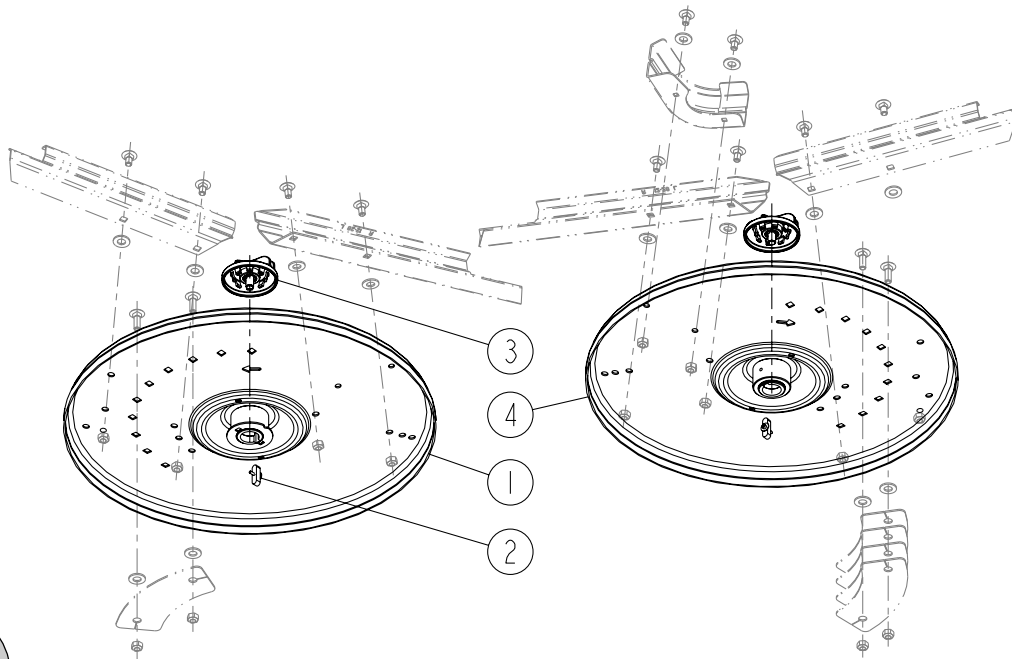

REP	CODE	DÉSIGNATION
1	916302	Plateau g dpx ad so
2	911039	Clavette plateaux bd as
3	911040	Molette serrage plateaux bd as
4	916303	Plateau d dpx ad so
5	558916	Vis trcc 8x16 inox a2 70
6	573810	Rondelle m10 n inox a2 70
7	916330	Pale ecobord d ad so
8	911000	Poignee a oreille h8 inox as
9	210100	Kit jeu de pales 12-28 as
10	210150	Kit jeu de pales 12-28 hr as
11	210110	Kit jeu de pales 24-36 as
12	210160	Kit jeu de pales 24-36 hr as
13	210120	Kit jeu de pales 32-44 as
14	210170	Kit jeu de pales 32-44 hr as

E2-00