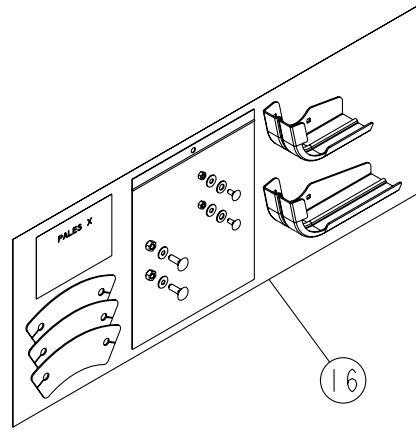

REP	CODE	DÉSIGNATION
15	210200	Kit jeu pales trib 3d 12-28 as
16	210210	Kit jeu pales trib 3d 24-36 as
17	210220	Kit jeu pales trib 3d 32-44 as
18	911046	Kit pale tribord 3d t12 as
19	911047	Kit pale tribord 3d t28 as
20	911048	Kit pale tribord 3d t24 as
21	911049	Kit pale tribord 3d t36 as
22	911050	Kit pale tribord 3d t32 as
23	911051	Kit pale tribord 3d t44 as

E2-00
(Bis)