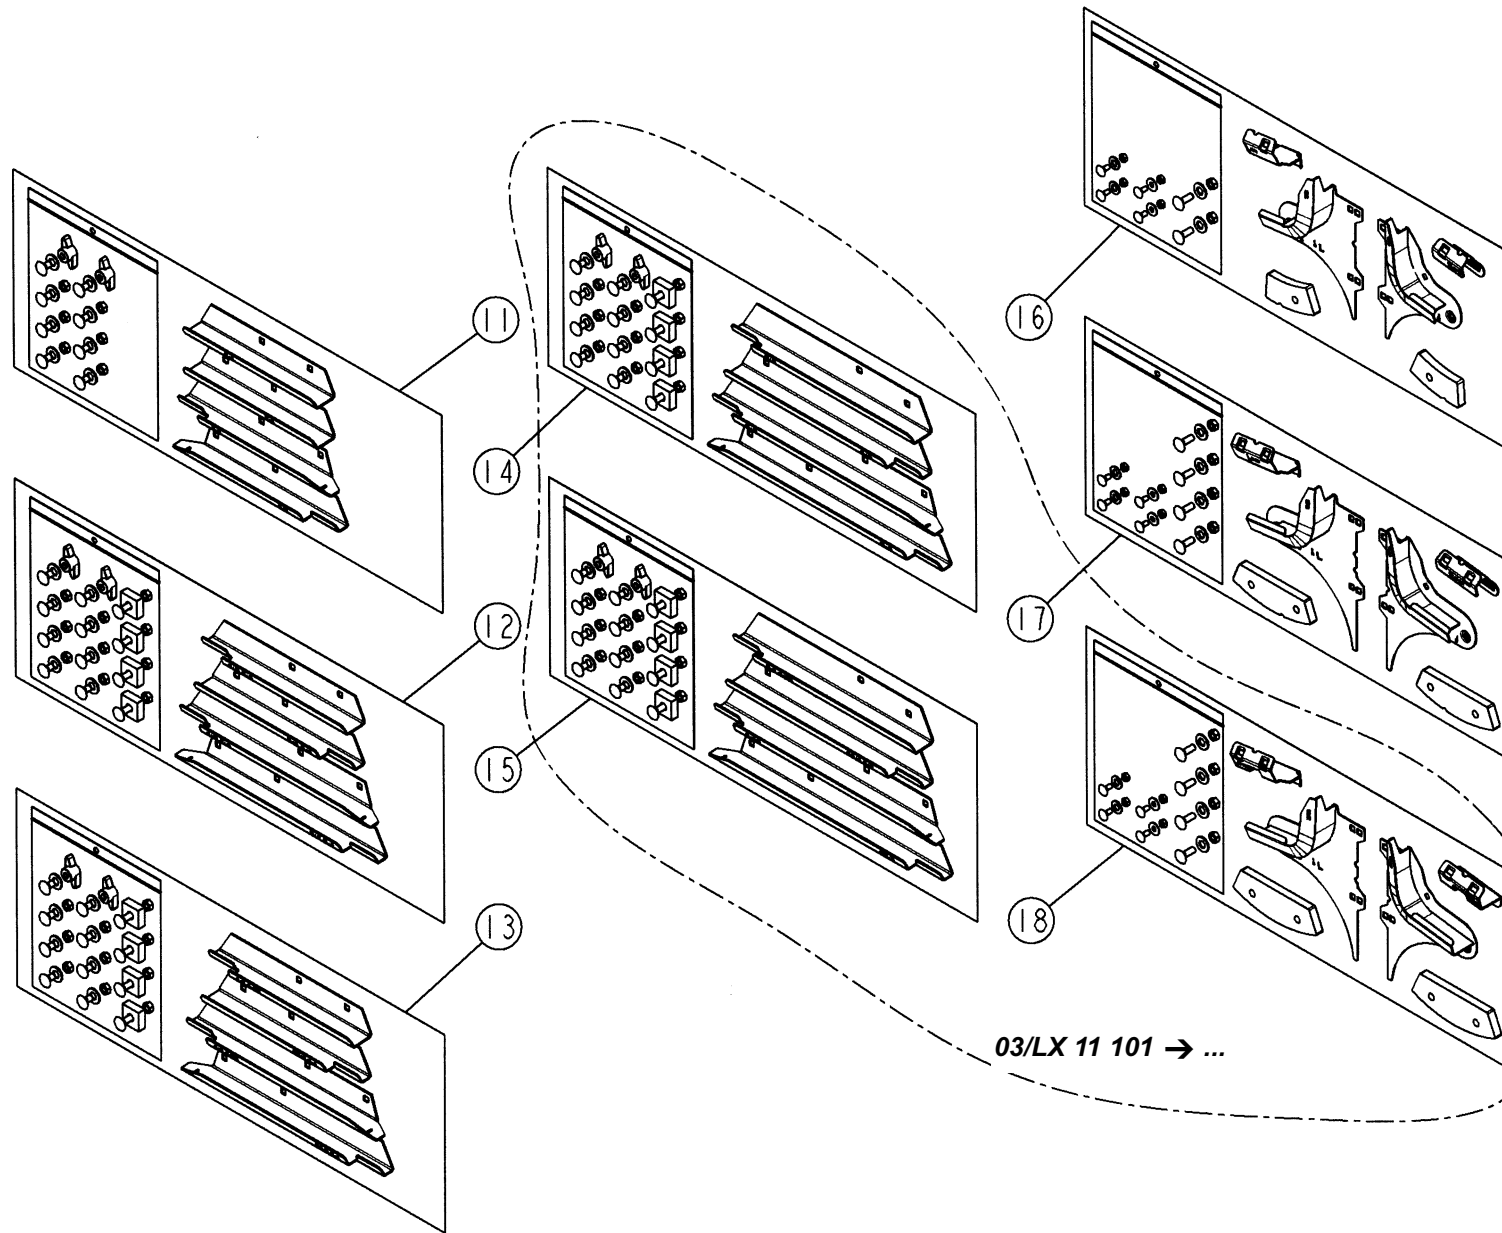

E2-00
(Bis)

REP	CODE	DÉSIGNATION
11	209820	Kit jeu de pales 12-18 as
12	209830	Kit jeu de pales 18-24-28 as
13	209915	Kit jeu de pales 18-24-28 hr as
14	209840	Kit jeu de pales 28-36 as
15	209905	Kit jeu de pales 28-36 hr as
16	911009	Kit jeu pales trib 12-18 as
17	911010	Kit jeu pales trib 18-24-28 as
18	911011	Kit jeu pales trib 28-36 as

03/LX 11 101 → ...