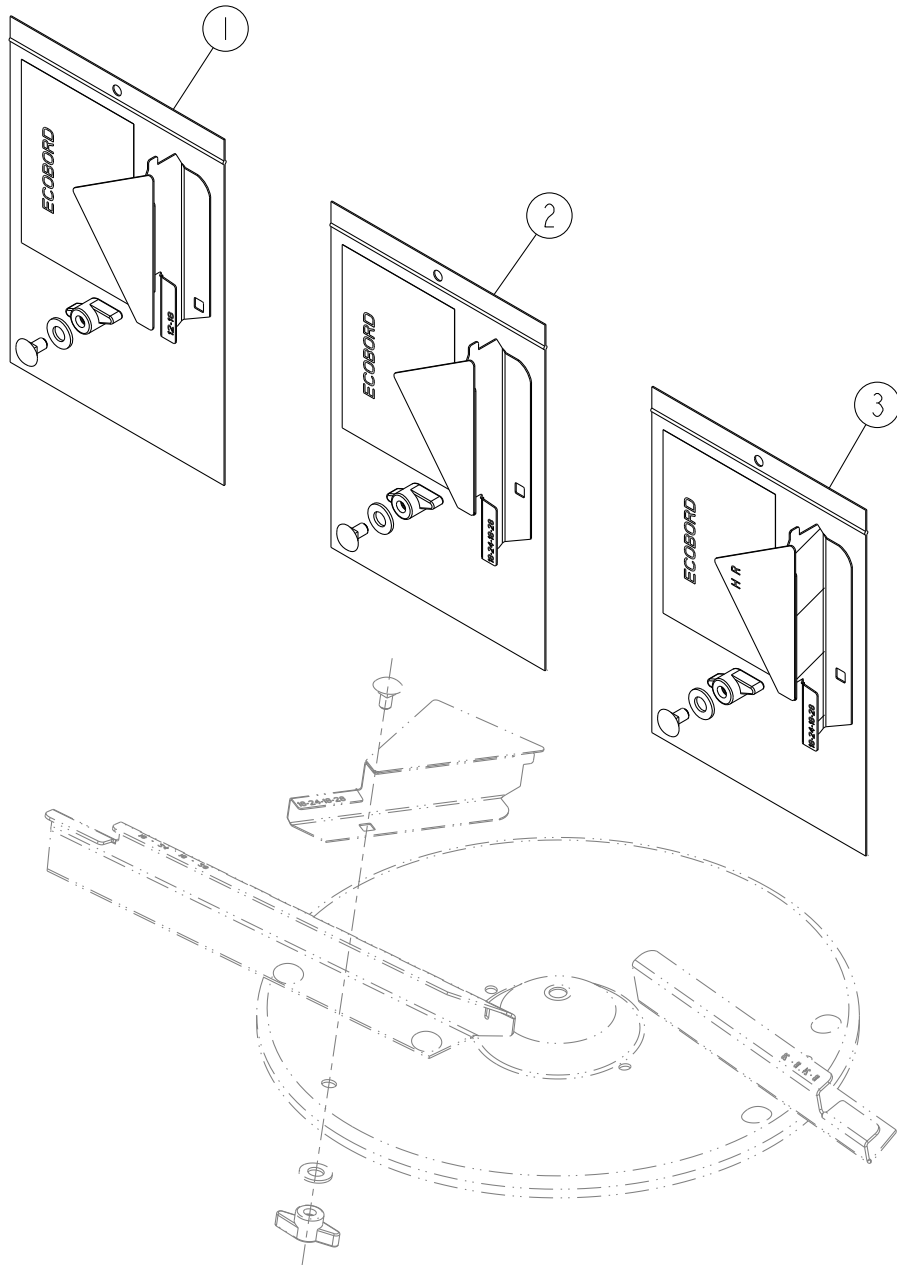

REP	CODE	DÉSIGNATION
1	209870	Kit pale ecobord 12-18 as
2	209880	Kit pale ecobord 18-24-28 as
3	209925	Kit pale ecobord 18-24-28 hr as