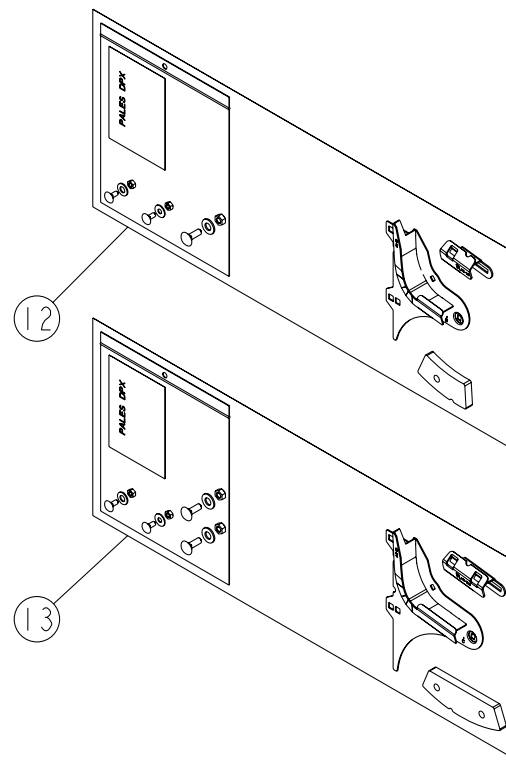

DPX PRIMA 09/DX 12 103 →...

E2-02
(BIS)

REP	CODE	DÉSIGNATION
9	911073	Kit jeu de pales 12-18 as
10	911074	Kit jeu de pales 18-24-28 as
11	911076	Kit jeu de pales 18-24-28 hr as
12	911093	Kit pale droit trib 12-18 as
13	911094	Kit pale droit trib 18-24-28 as