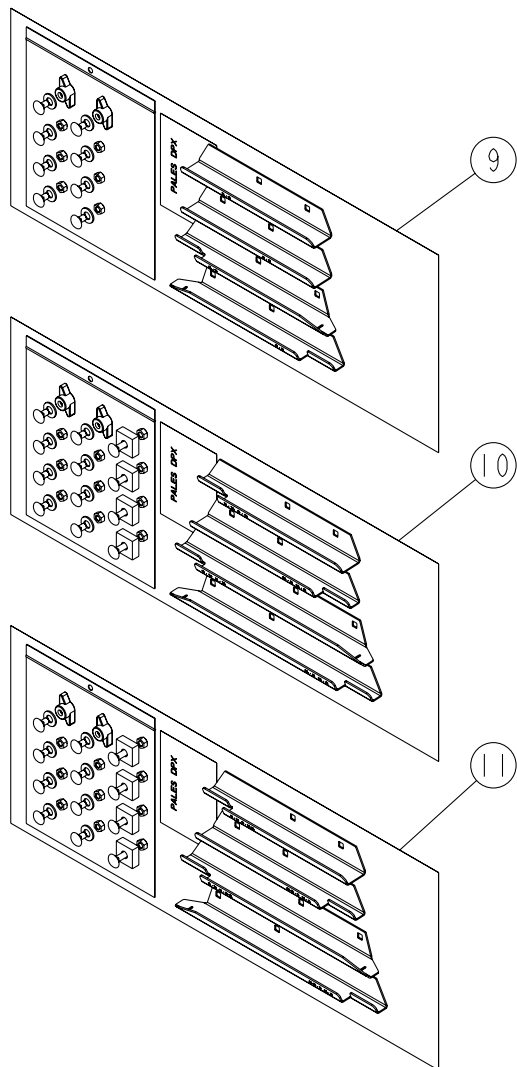

DPX PRIMA 09/DX 12 103 →...

E2-02
(BIS)

REP	CODE	DÉSIGNATION
9	911073	Kit jeu de pales 12-18 as
10	911074	Kit jeu de pales 18-24-28 as
11	911076	Kit jeu de pales 18-24-28 hr as
12	911093	Kit pale droit trib 12-18 as
13	911094	Kit pale droit trib 18-24-28 as